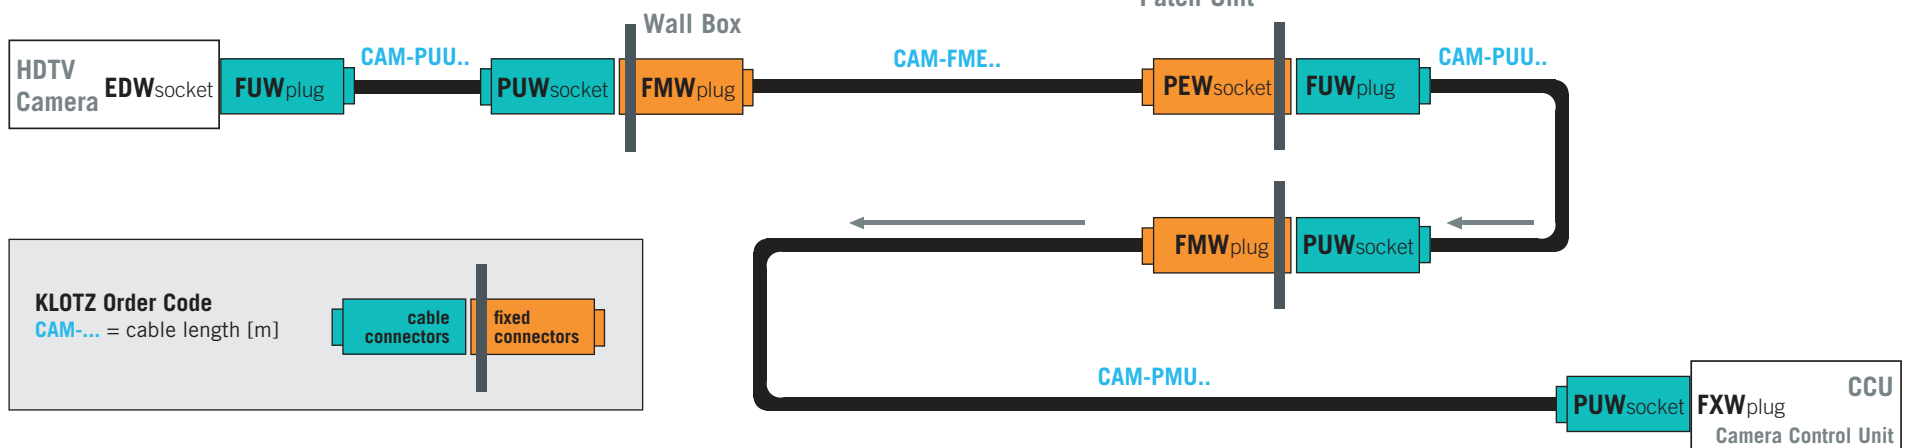

**SMPTE**

**camera cable**

mobile use

fixed installation

**CAM-...**

signal flow direction

**KLOTZ Order Code**

CAM-... = cable length [m]